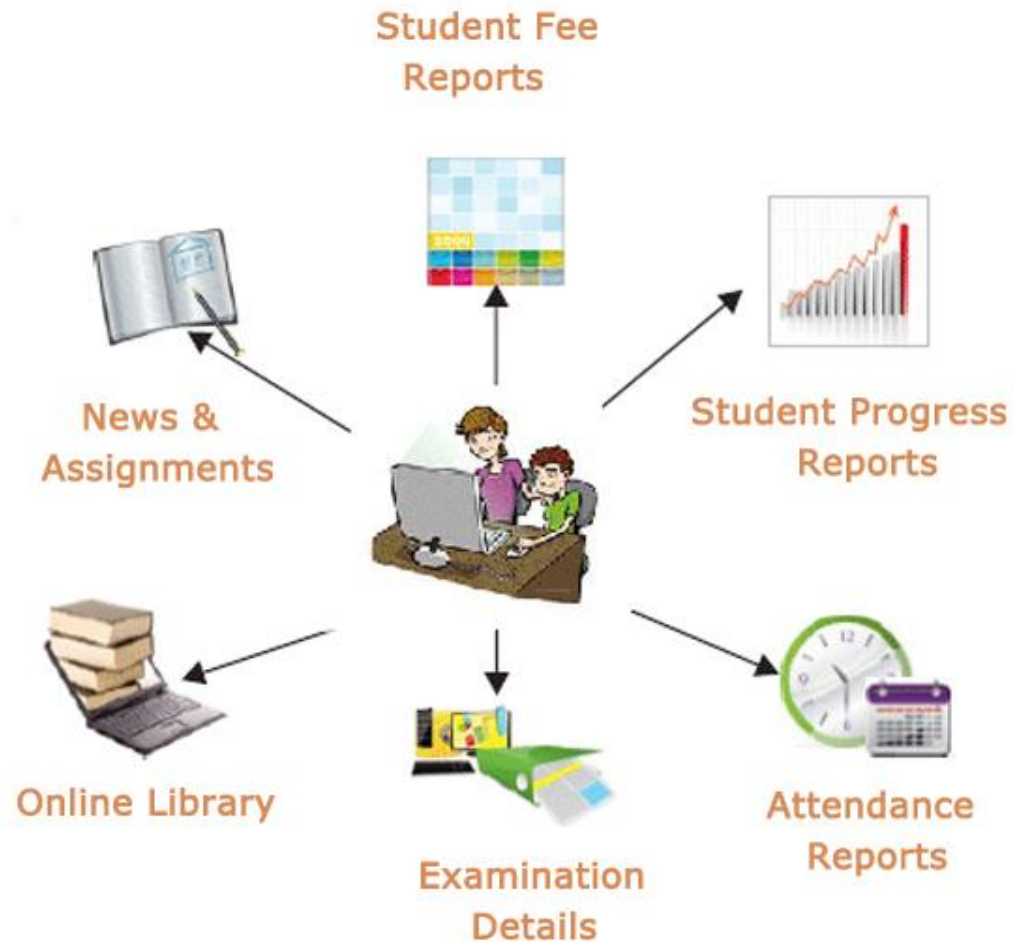

PRE ENROLLMENT MODULE

ATTENDANCE MODULE

Reports

REPORTS

User friendly summary and detailed level reports with a click of your mouse.

Fee Tracker Module

- Student fee view
- Student fee Balance view
- Student Unallocated fee view

Pre Enrollment Module

- Pre registration datewise report
- Pre registration classwise report

PERSON INFO MODULE

FEE TRACKER MODULE

MARK PUBLISHER MODULE

PRE ENROLLMENT MODULE

ATTENDANCE MODULE

Student Panel

STUDENT LOGIN

- Student Progress Reports
- Student Fee Reports
- News and Assignments
- Online Library
- Examination Details
- Attendance Reports

PERSON INFO MODULE

FEE TRACKER MODULE

MARK PUBLISHER MODULE